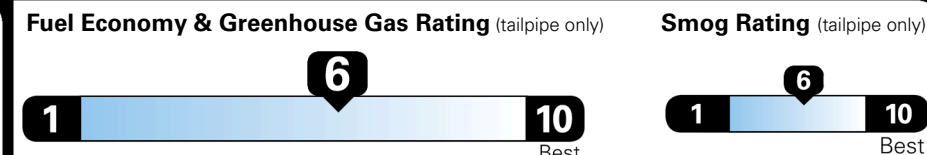

EPA DOT Fuel Economy and Environment

Gasoline Vehicle

Fuel Economy
34 MPG combined city/hwy
35 MPG city
34 MPG highway
2.9 gallons per 100 miles
Small SUVs range from 14 to 125 MPG. The best vehicle rates 146 MPGe.

You save $1,250
in fuel costs over 5 years compared to the average new vehicle.

Annual fuel cost $1,450