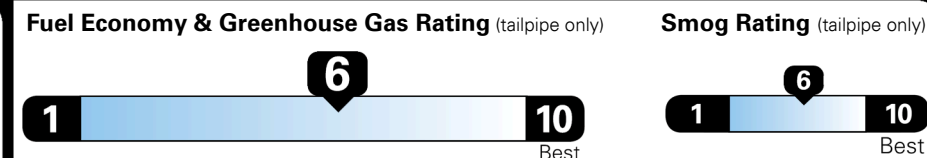

EPA DOT Fuel Economy and Environment

Gasoline Vehicle

Fuel Economy
29 MPG
combined city/hwy
3.4 gallons per 100 miles

Standard SUVs range from 12 to 115 MPG. The best vehicle rates 146 MPGe.

You save $0
in fuel costs over 5 years compared to the average new vehicle.

Annual fuel cost
$1,700