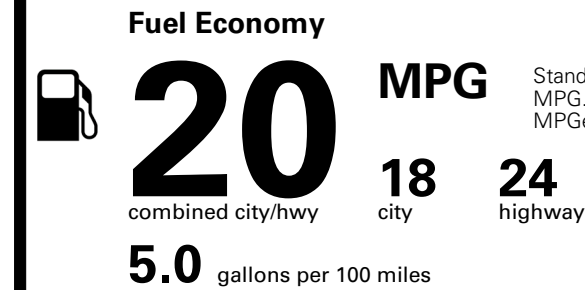

Inland Freight & Handling : \$1,600.00
Total Price : \$49,845.00

Proudly Supporting Hyundai Hope On Wheels and the Fight Against Pediatric Cancer Since 1998.

EPA DOT Fuel Economy and Environment

Gasoline Vehicle

Standard SUVs range from 12 to 115 MPG. The best vehicle rates 146 MPGe.

You spend \$4,000 more in fuel costs over 5 years compared to the average new vehicle.

Annual fuel cost **\$2,500**

Fuel Economy & Greenhouse Gas Rating (tailpipe only)